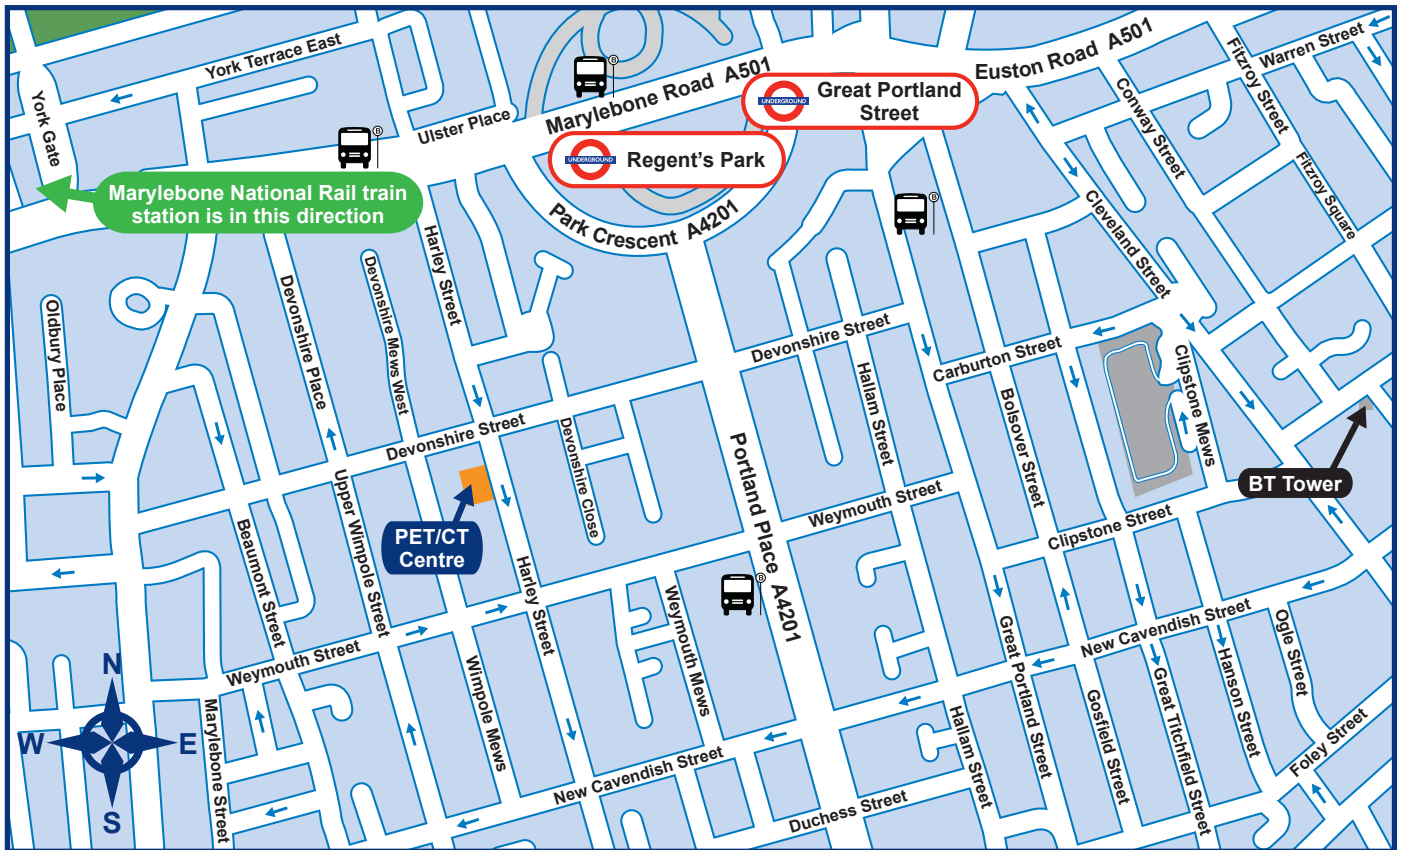

How to find The London PET/CT Centre

The London PET/CT Centre, 109 Harley Street, London W1G 6AN

By road

The London PET/CT Centre is situated on Harley Street. Parking can be difficult but there are a number of car parks nearby including Cavendish Square and Marylebone Road. There is no parking available at The London PET/CT Centre. Congestion charges do apply in this area.

By bus

The bus routes serving the Centre are the 18, 27, 30, 205 and 453.

By rail

The nearest tube station is Regent's Park on the Bakerloo line and the nearest National Rail train station is Marylebone, which is also on the Bakerloo line.