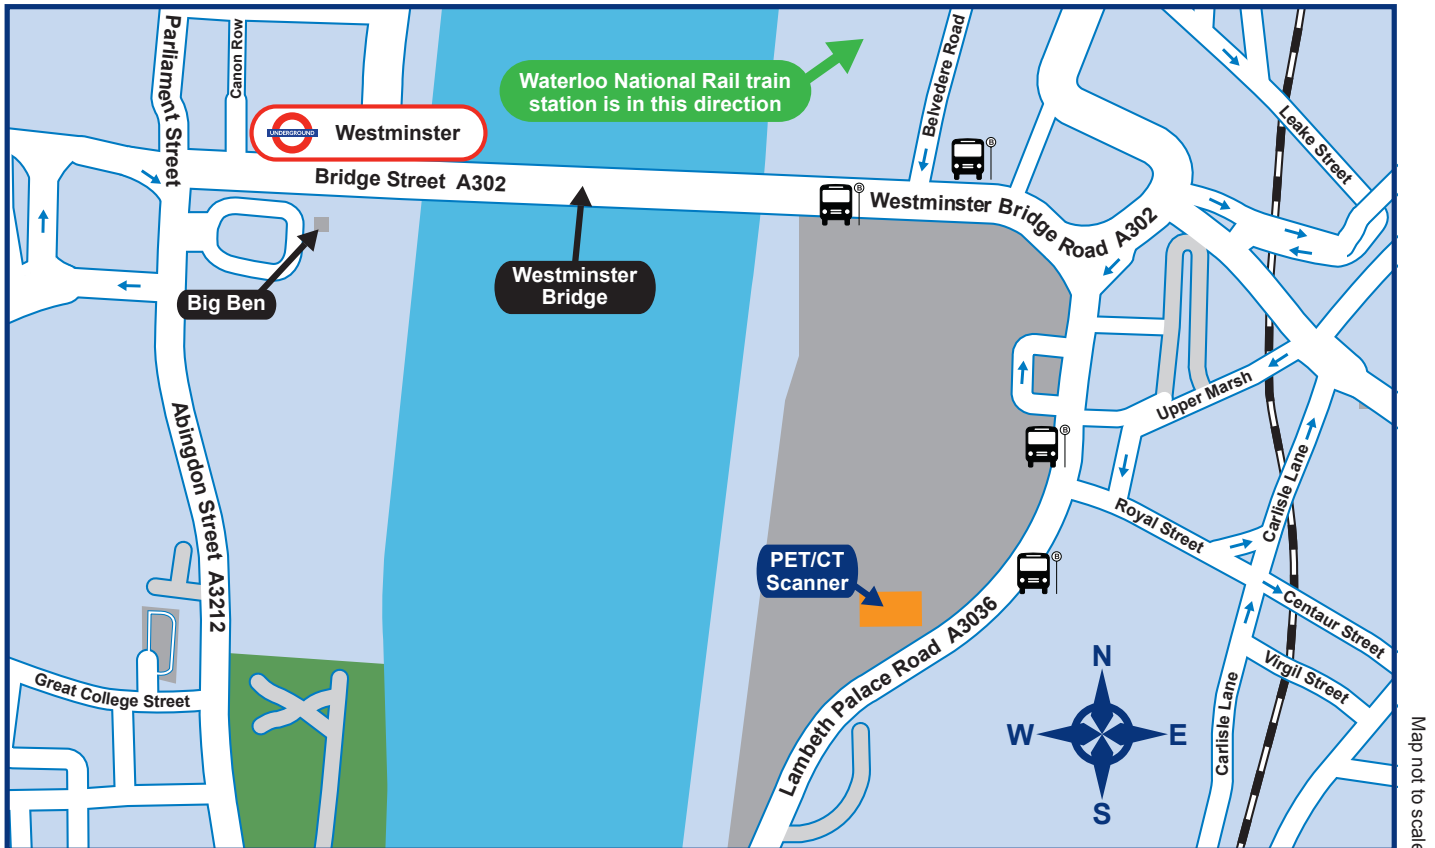

How to find Guy's and St Thomas'

Guy's and St Thomas', Westminster Bridge Road, London SE1 7EH

By road

Guy's and St Thomas' is situated on Westminster Bridge Road and is within the central London congestion charging zone.

Parking

The car park is pay on foot and has limited spaces. Please make sure you have the right change.

By bus

The bus routes serving the Hospital are,

12, 53, 148, 159, 211 and 453 - Stop at Westminster Bridge Road

77, 507 and N44 - Stop at Lambeth Palace Road

3, 344 and C10 - Stop at Lambeth Road (15 minutes walk)

76, 341, 381 and RV1 - Stop at York Road

12, N44, 53, 148, N155, N159, N381 and 453 - Stop at Westminster Bridge Road during the night.

By rail

The nearest tube stations are Westminster, Waterloo and Lambeth North, which are accessed on the Bakerloo, Circle, District, Jubilee, Northern and Waterloo & City lines. The nearest National Rail train station is Waterloo. All the mention stations are about 10 to 15 minutes walk away.