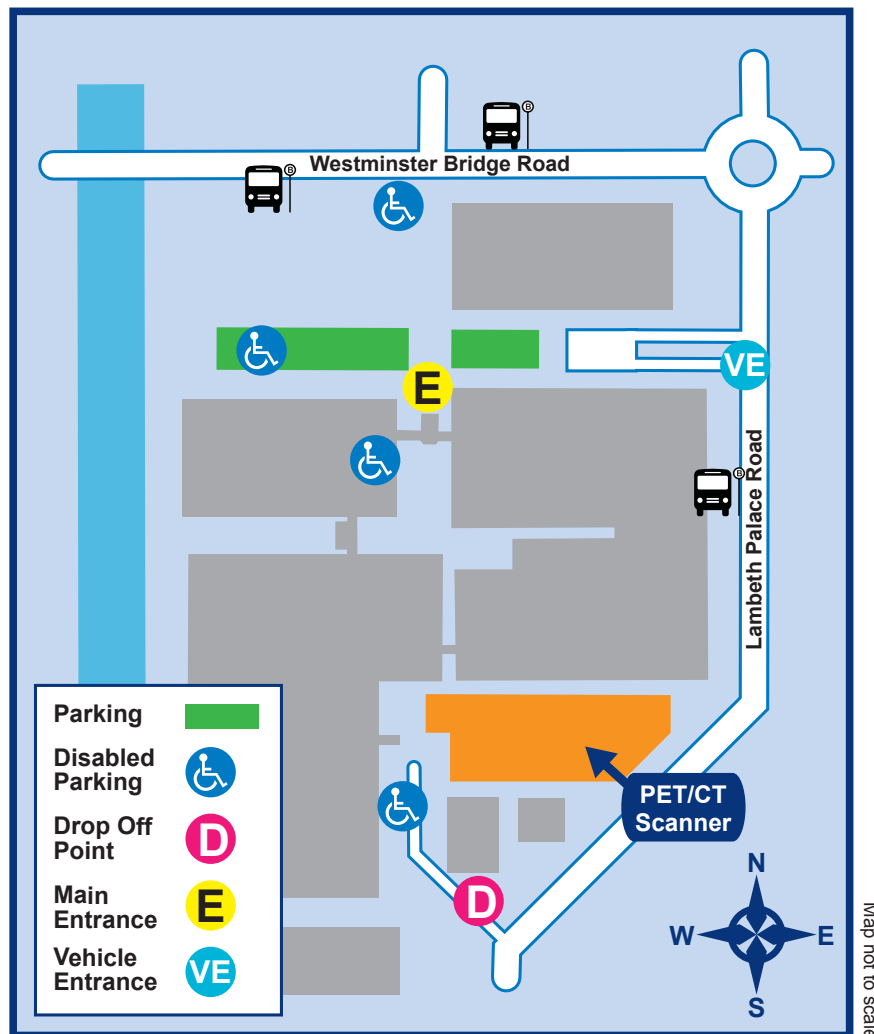

NHS PET/CT Diagnostic Imaging Service

How to find Guy's and St Thomas'

Guy's and St Thomas', Westminster Bridge Road, London SE1 7EH

Upon arrival patients should report to reception.

For all enquiries please contact our patient info line on
Call 0845 600 2953 | Email infoPETCT@inhealthgroup.com
Visit www.nhspetctsouth.com